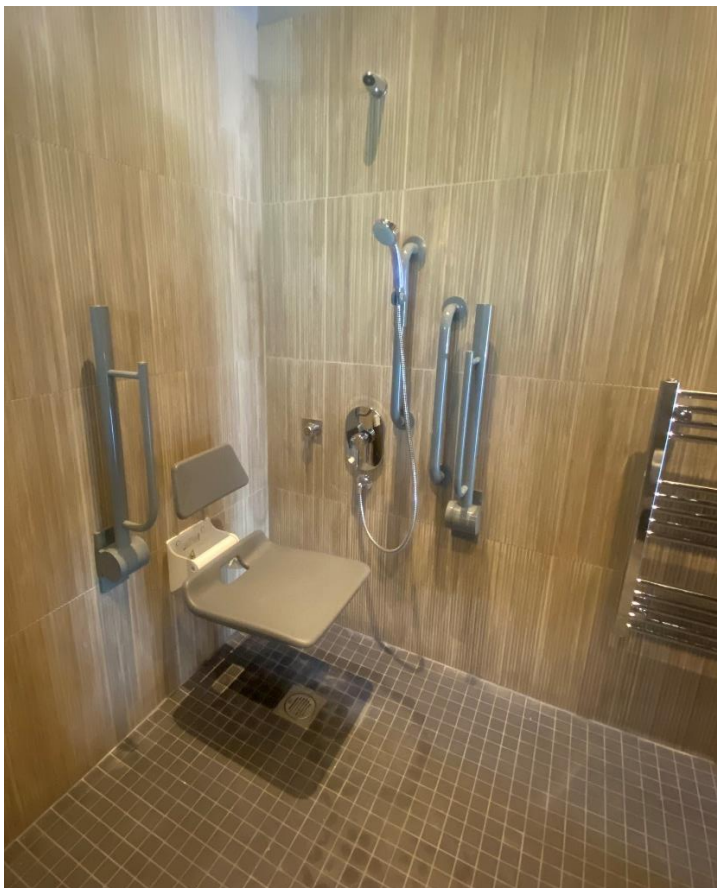

Accessibility at Lion Lodge (Kafue – Accessible)

The Lion Lodge (Accessible) has a number of features to assist disabled guests, including;

- A car parking space right outside the lodge, if needed. The flooring outside is hard-standing. An escort is required when you wish to leave the lodge/drive up to the lodge in your vehicle.
- Level floor access for the master bedrooms, bathroom/wet room and living spaces.
- Wide front door – 810x1980mm - There is a very slight step up – 25mm
- Lowered master bed – the bed can be split into 2 singles, please let our team know if you require singles as they will be made as a double by default.
 - Bed frame – 350mm from floor
 - Mattress – 250mm from frame
 - Total height – 600mm
- Doorway to bathroom/wet room – 900x2000mm
- Lowered toilet – 500mm
- Fixed shower seat
- Size of bathroom/wet room – 2484x2374mm
- Grab rails by shower, toilet, sink.
- Lowered sink in bathroom – 735mm
- Alarm pull cord in the bathroom/wet room.
- Lowered units in the kitchenette – 850mm
 - Microwave situated lower down.
- Sockets and switches are 1100mm to centre from the floor.

The 2nd bedroom features a standard double bed and a bunk bed with steps.

To read our full Accessibility Statement for West Midland Safari Park, please visit

www.wmsp.co.uk/accessibility

SAFARI
LODGES
WEST MIDLAND SAFARI PARK

Bathroom (Toilet)

Bathroom (Shower)

**SAFARI
LODGES**
WEST MIDLAND SAFARI PARK

Car Parking Area Outside Lodge (Escort required)

Master Bedroom

SAFARI
LODGES
WEST MIDLAND SAFARI PARK

Kitchenette

Dining Area